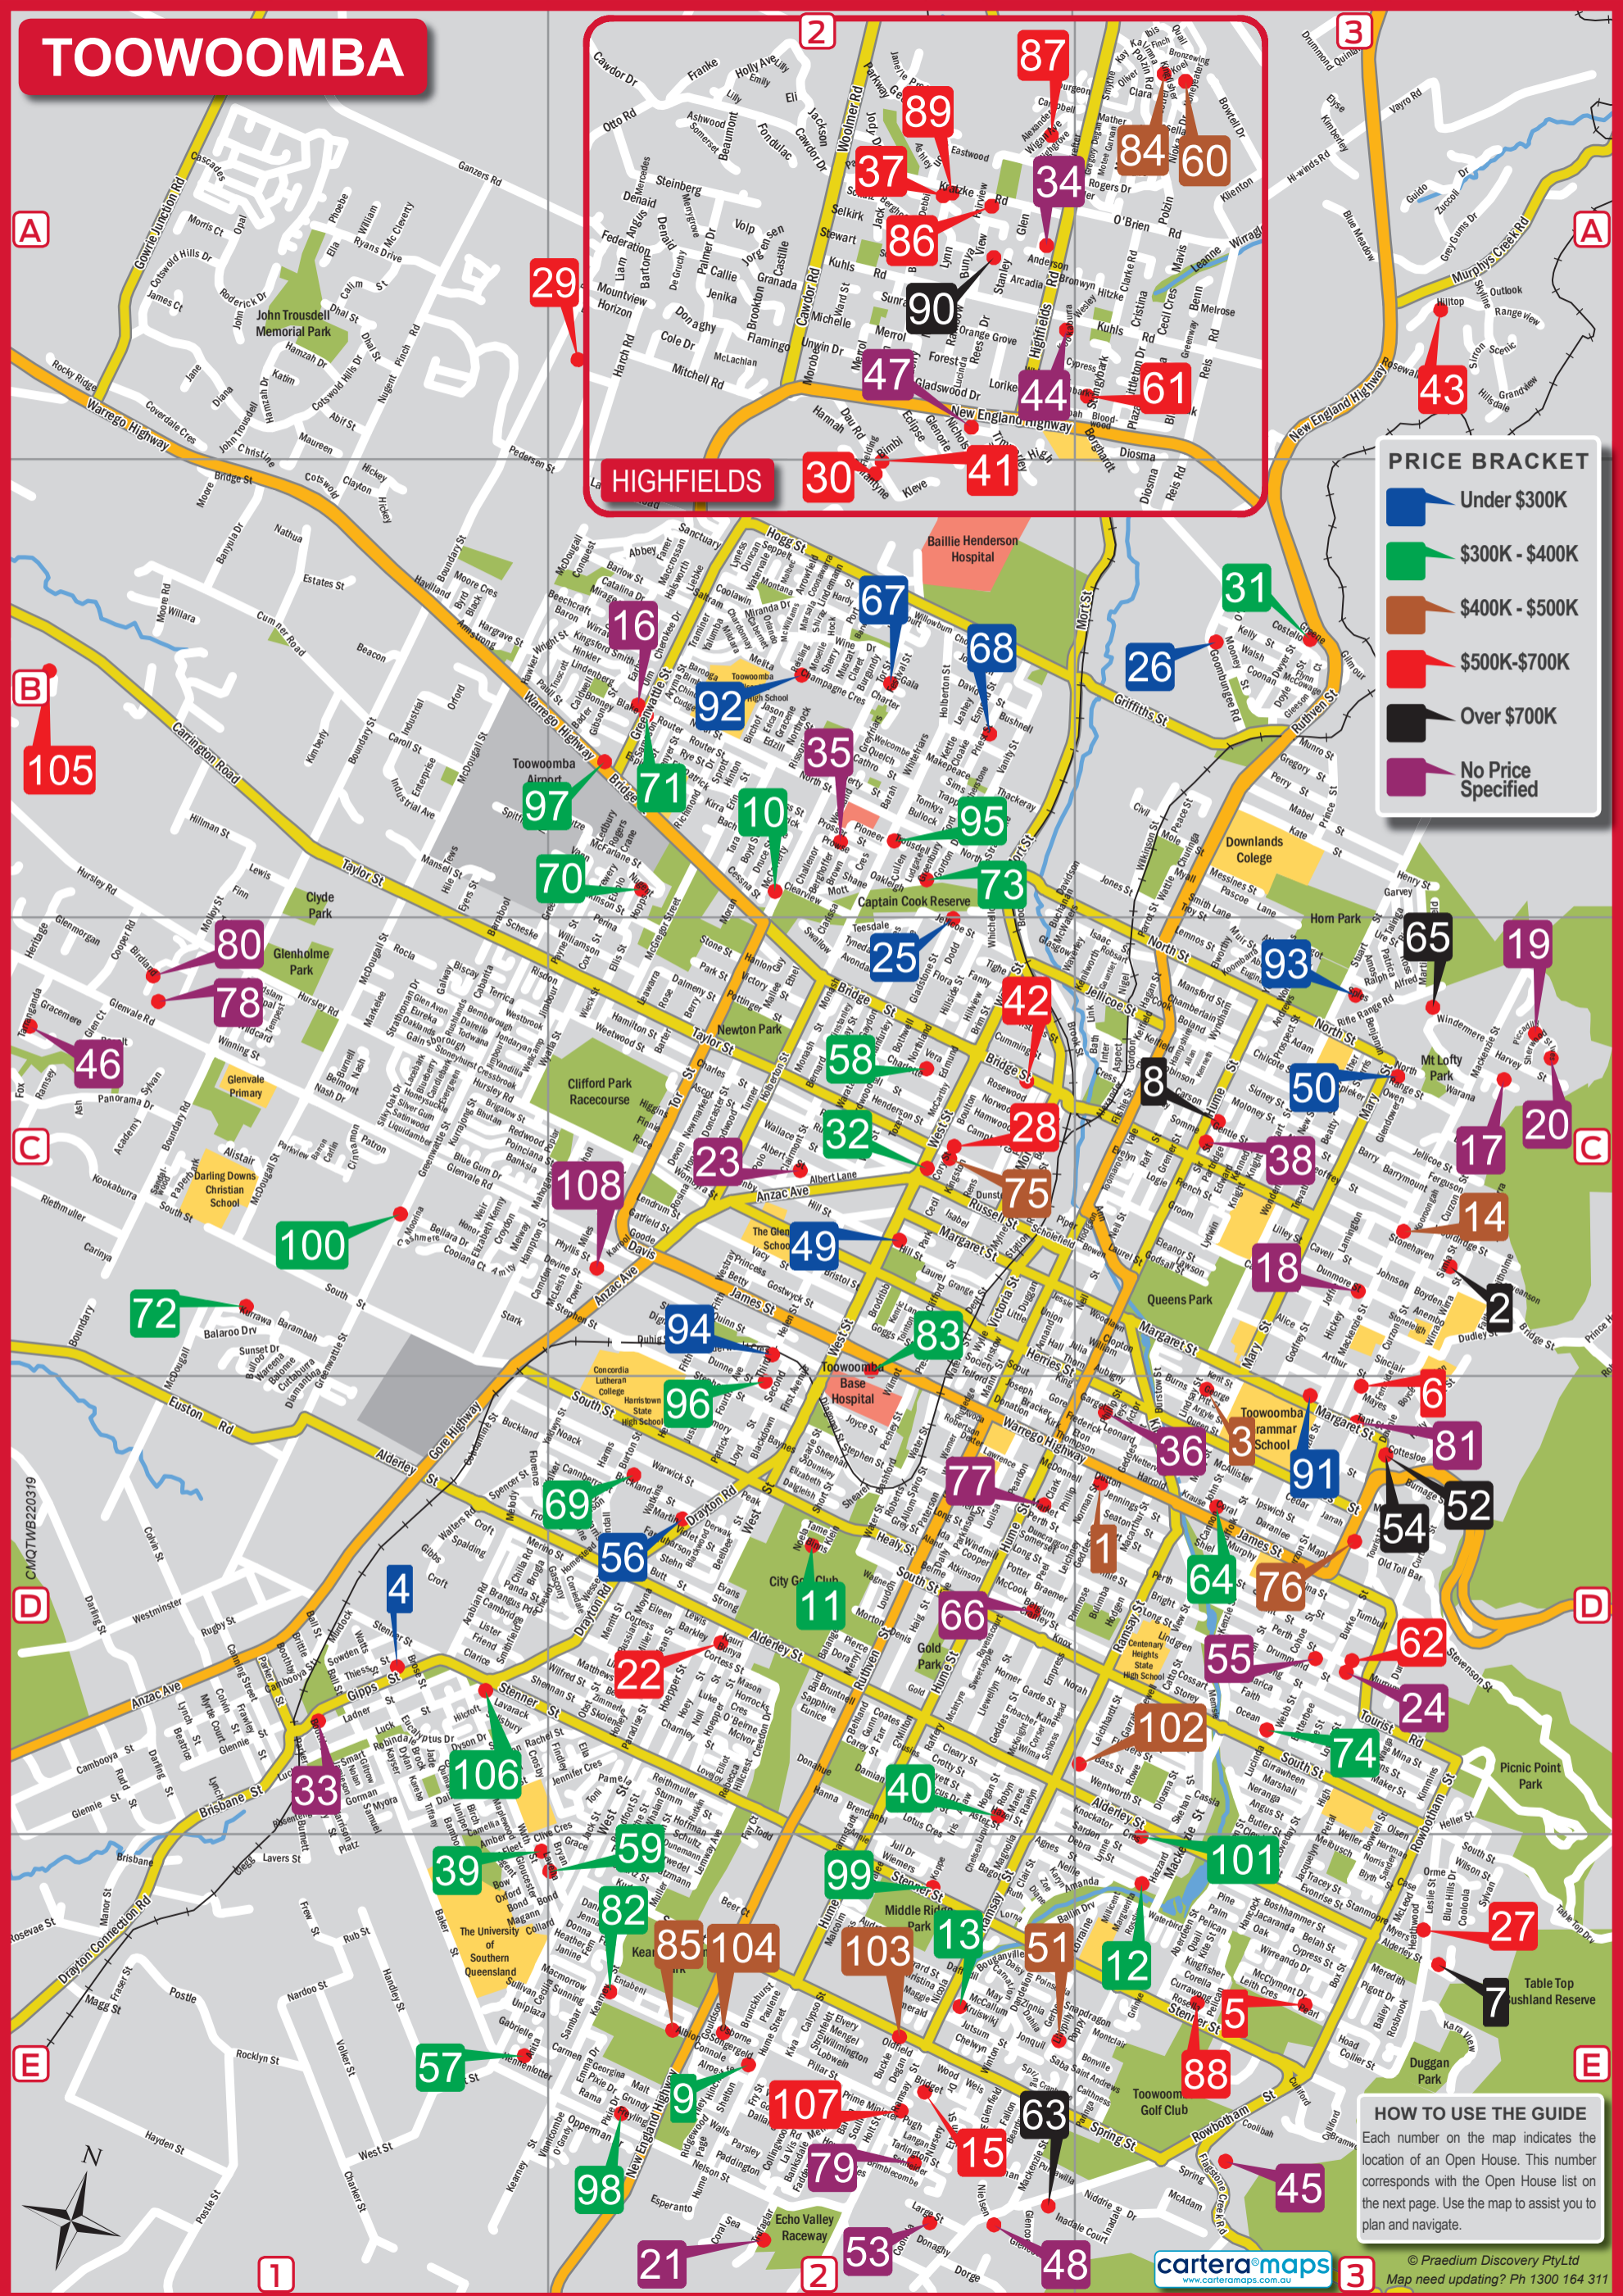

TOOWOOMBA

PRICE BRACKET

- ▶ Under \$300K
- ▶ \$300K - \$400K
- ▶ \$400K - \$500K
- ▶ \$500K-\$700K
- ▶ Over \$700K
- ▶ No Price Specified

HOW TO USE THE GUIDE
 Each number on the map indicates the location of an Open House. This number corresponds with the Open House list on the next page. Use the map to assist you to plan and navigate.

TALK TO YOUR REAL ESTATE AGENT TO FIND OUT HOW TO GET YOUR PROPERTY FLAGGED ON THIS MAP