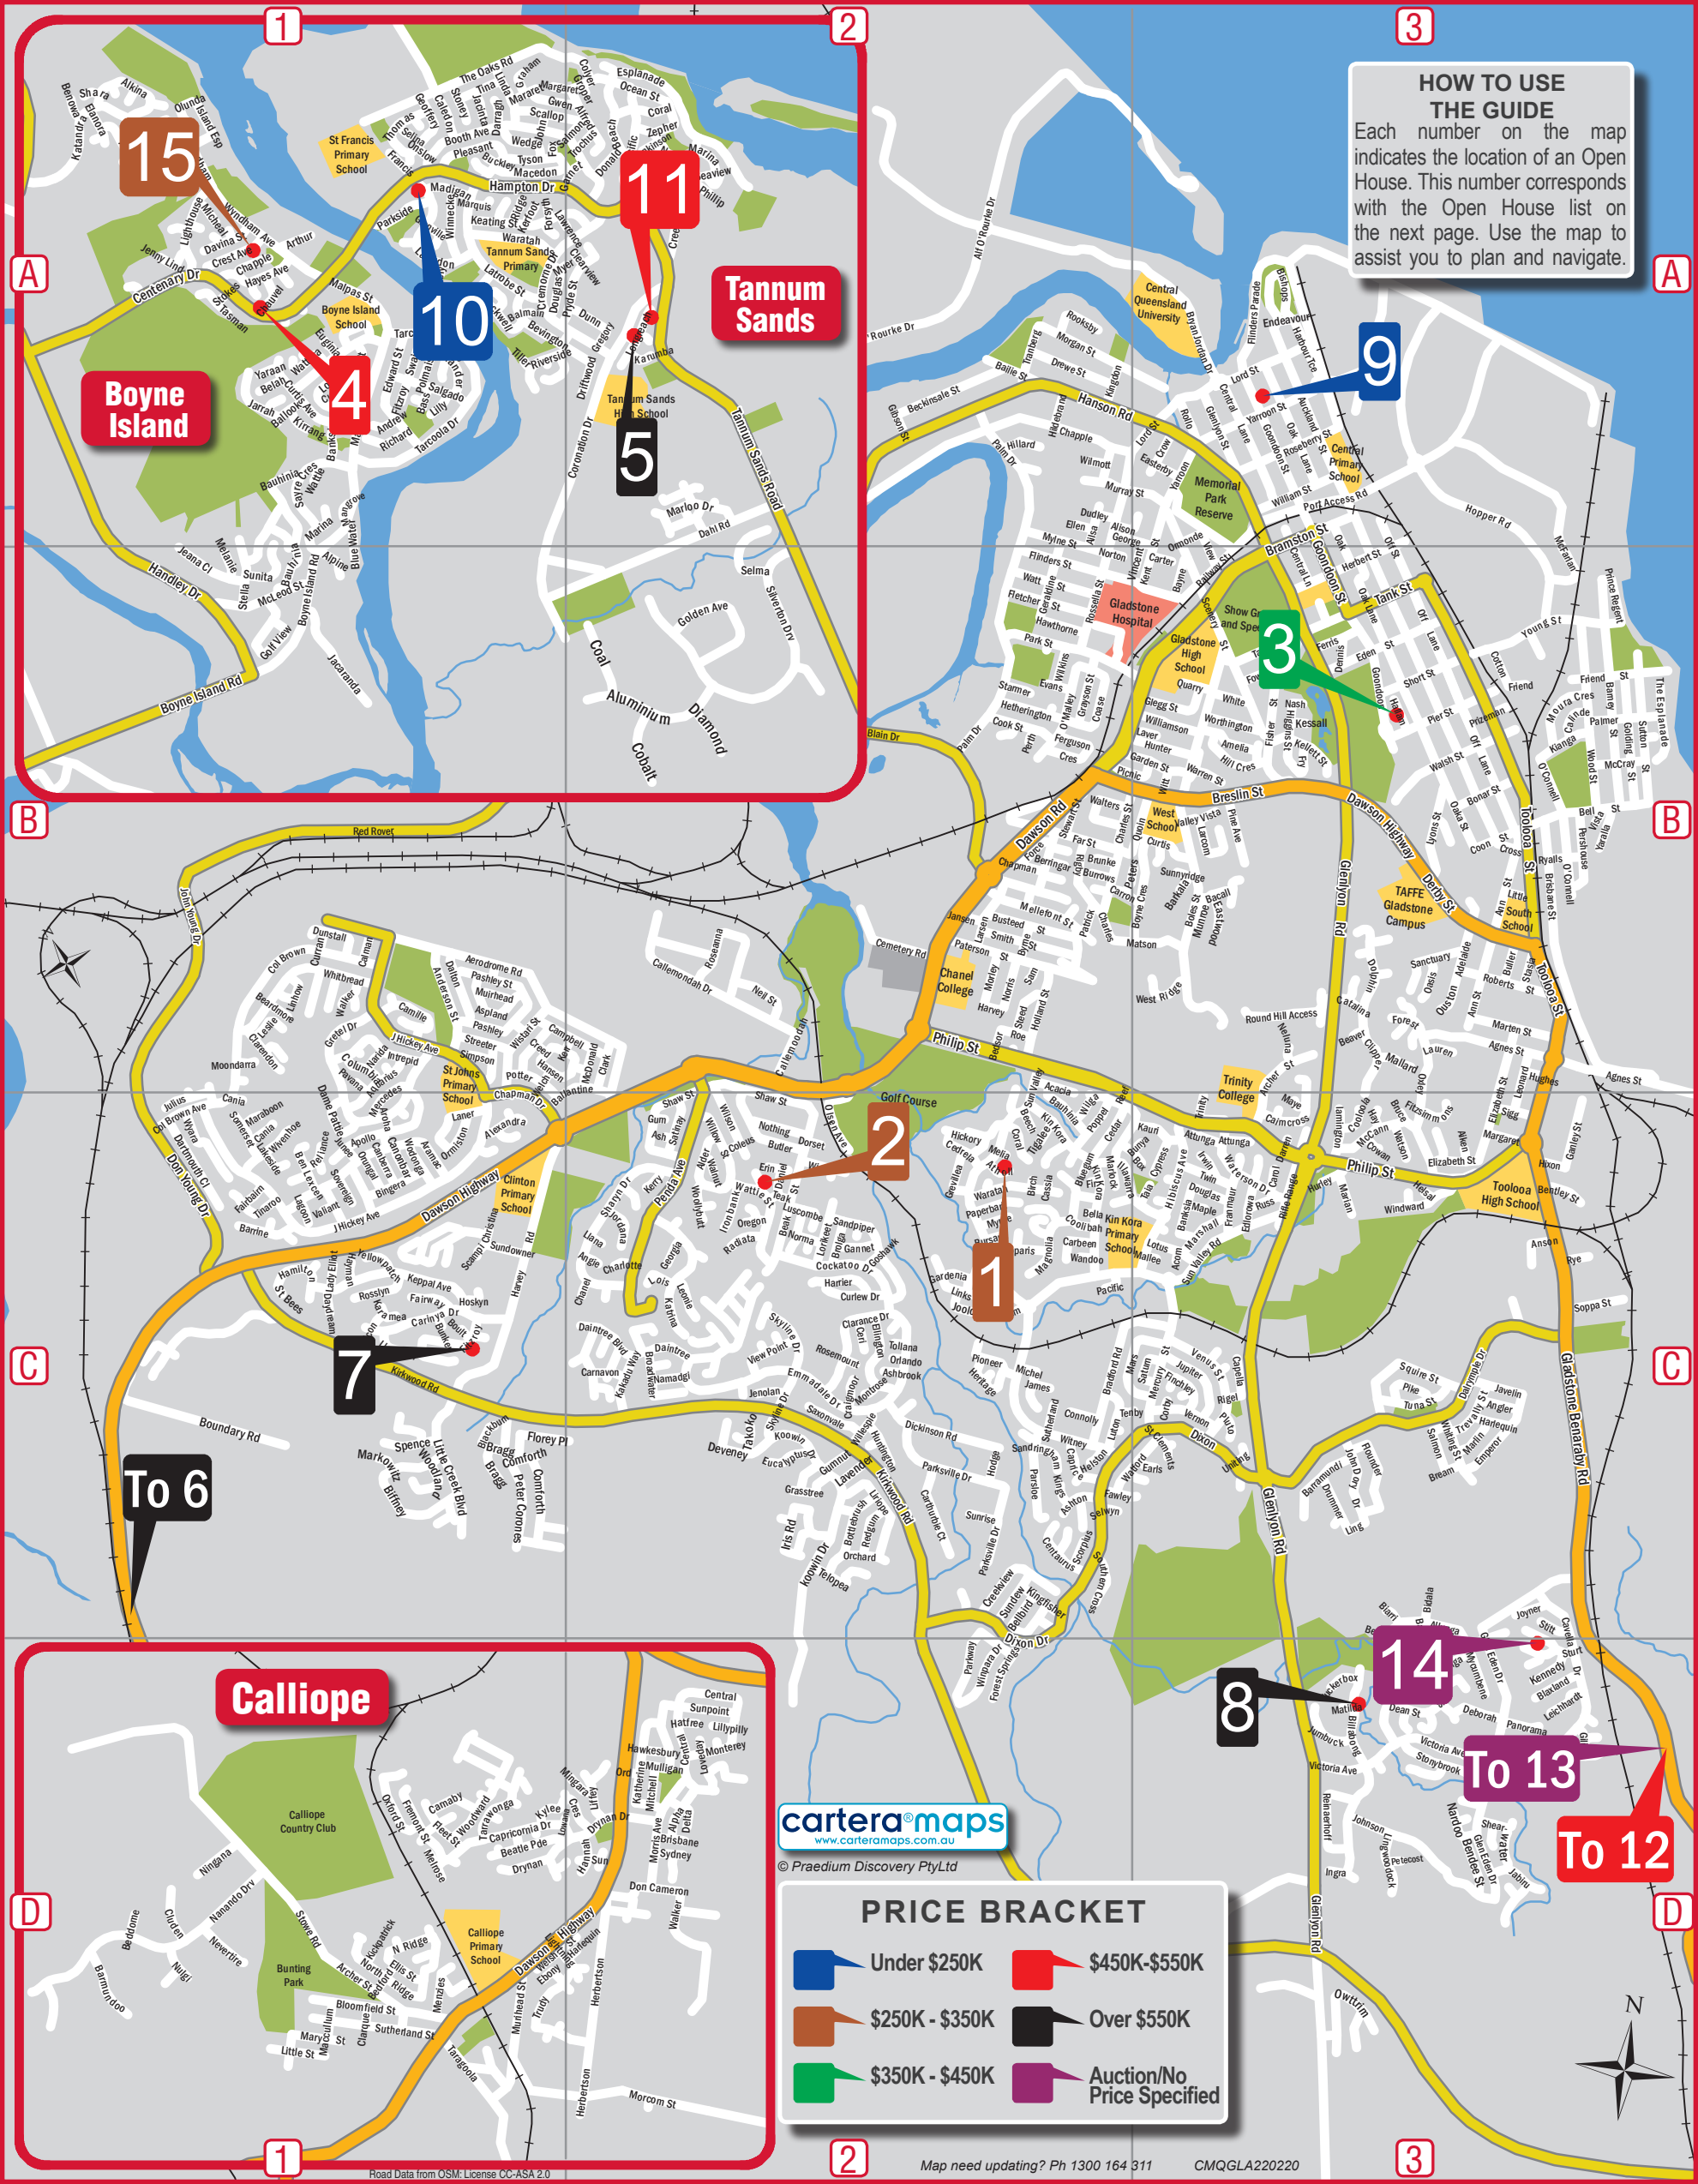

HOW TO USE THE GUIDE
 Each number on the map indicates the location of an Open House. This number corresponds with the Open House list on the next page. Use the map to assist you to plan and navigate.

cartera®maps
www.carteramaps.com.au

© Pradium Discovery Pty Ltd

PRICE BRACKET	
	Under \$250K
	\$450K-\$550K
	\$250K - \$350K
	Over \$550K
	\$350K - \$450K
	Auction/No Price Specified