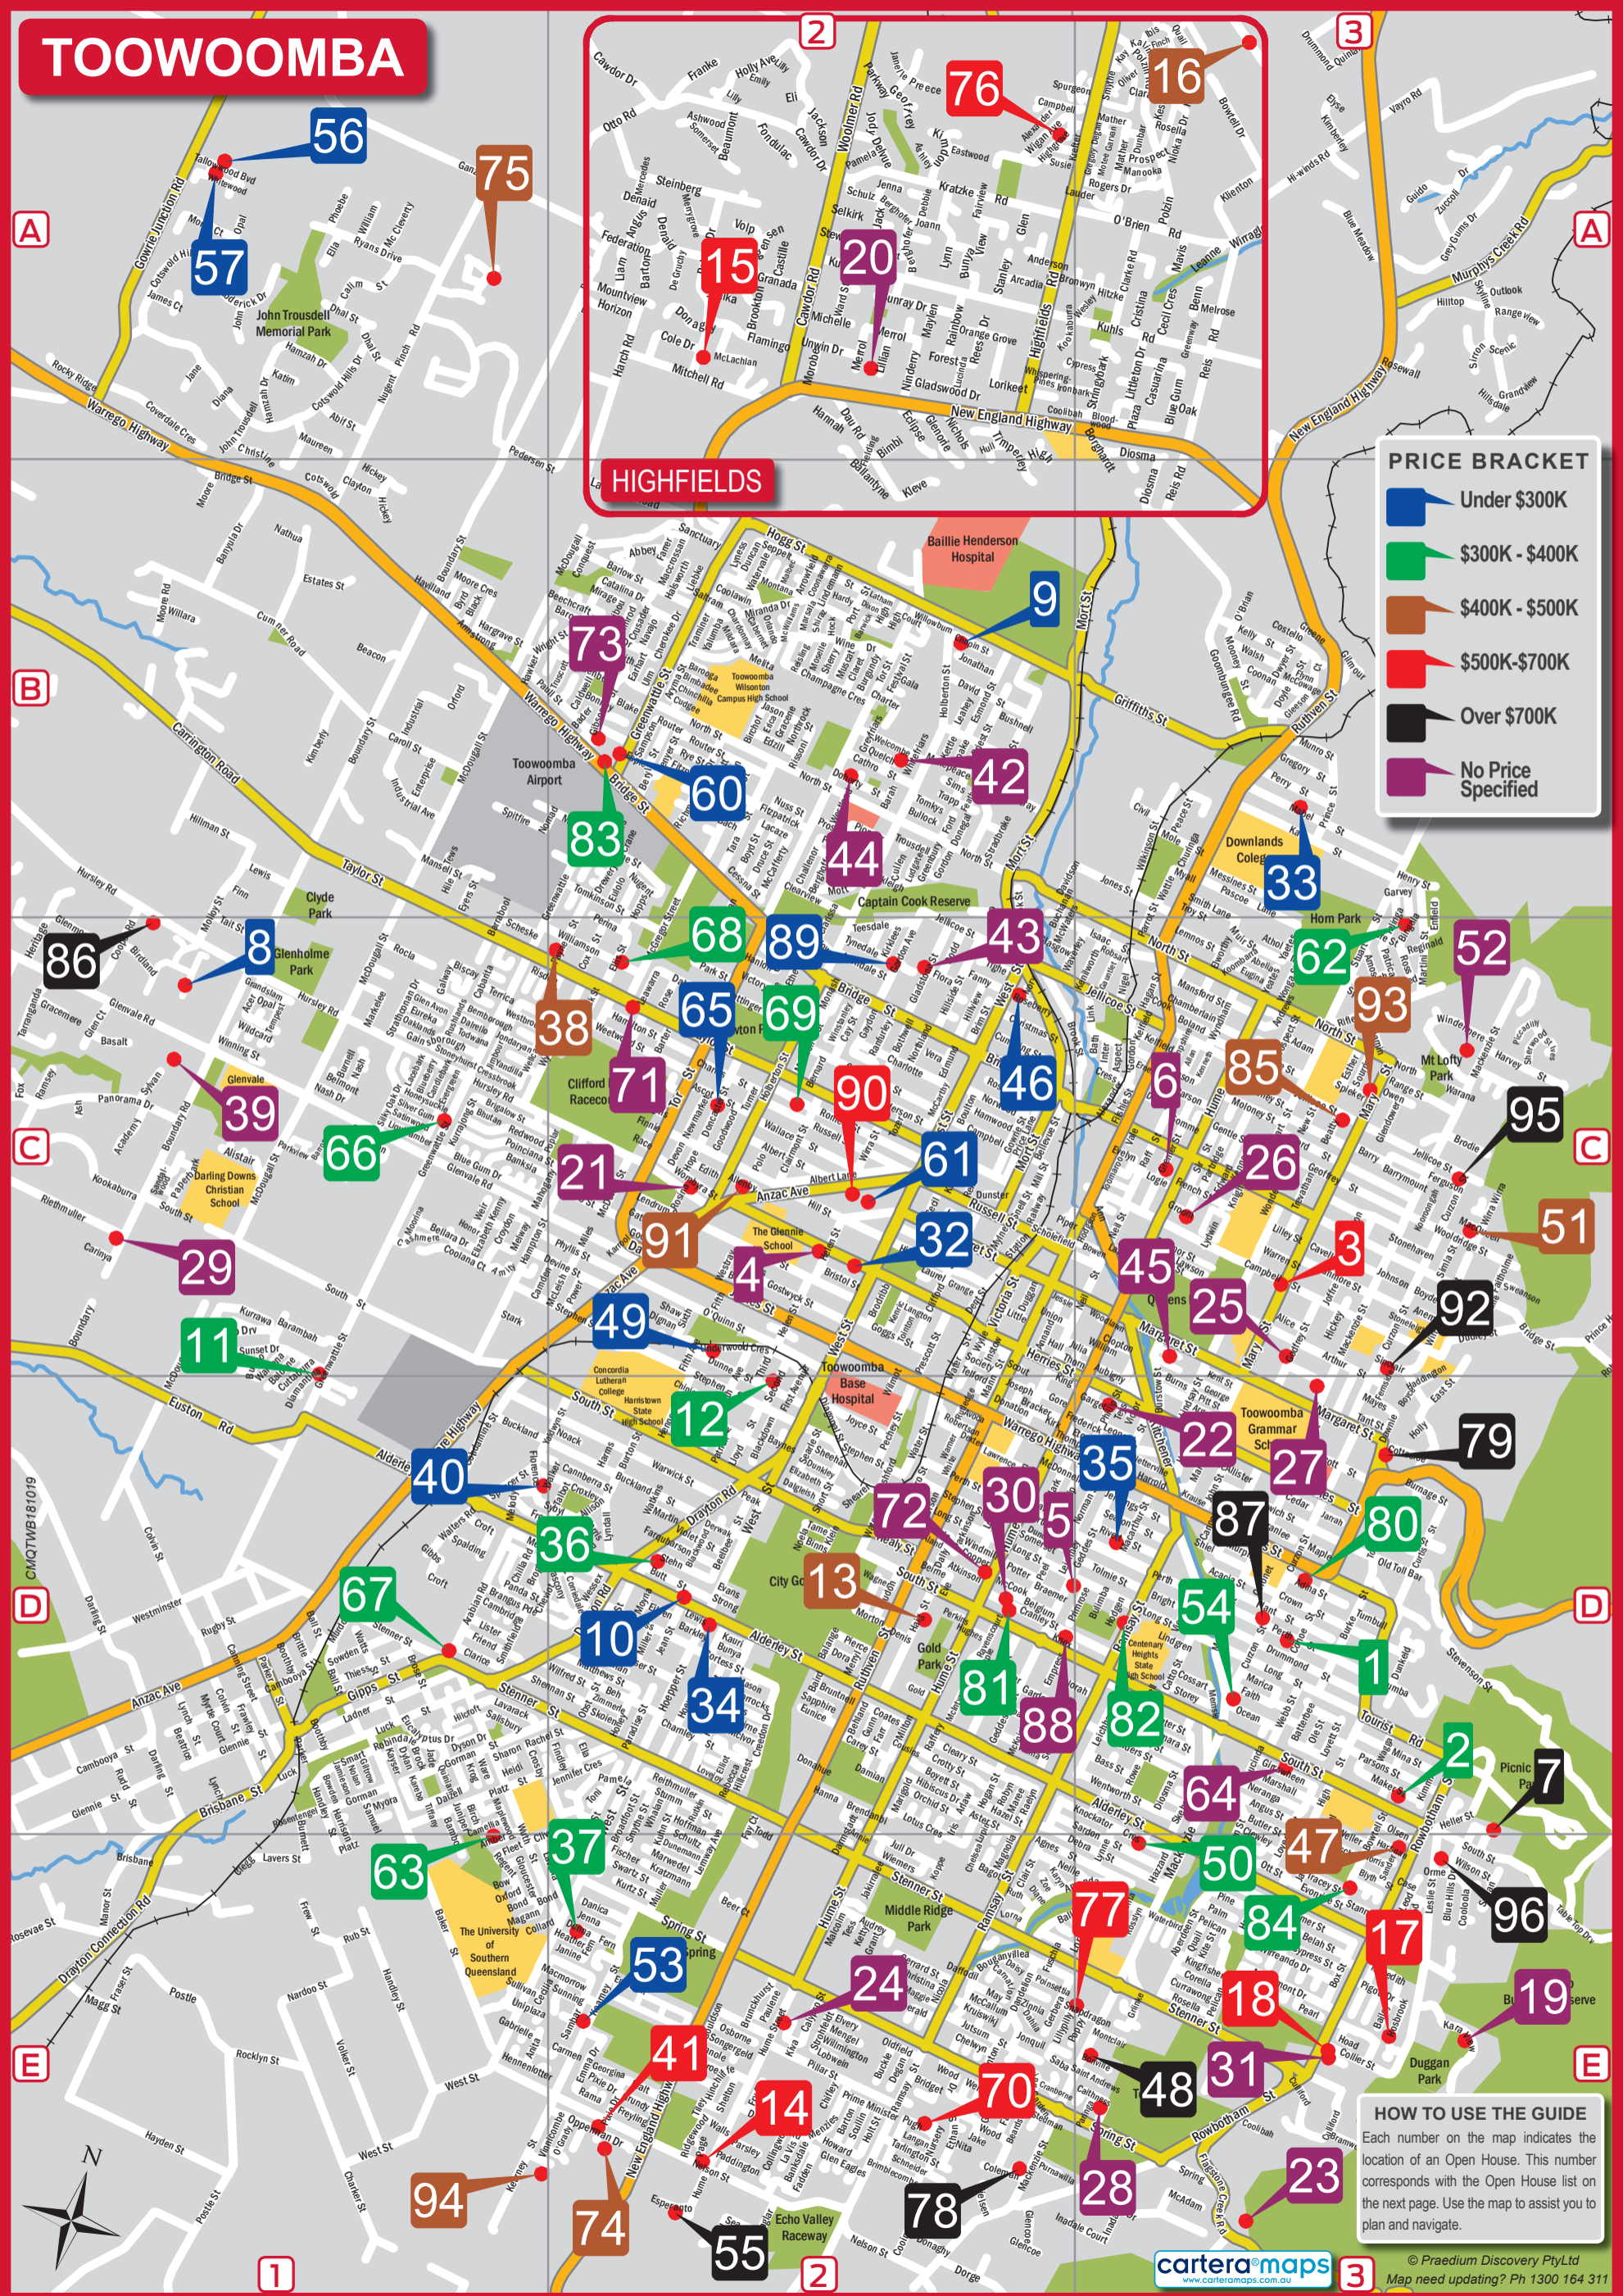

# TOOWOOMBA

**PRICE BRACKET**

- Under \$300K
- \$300K - \$400K
- \$400K - \$500K
- \$500K-\$700K
- Over \$700K
- No Price Specified

**HOW TO USE THE GUIDE**  
 Each number on the map indicates the location of an Open House. This number corresponds with the Open House list on the next page. Use the map to assist you to plan and navigate.

**TALK TO YOUR REAL ESTATE AGENT TO FIND OUT HOW TO GET YOUR PROPERTY FLAGGED ON THIS MAP**