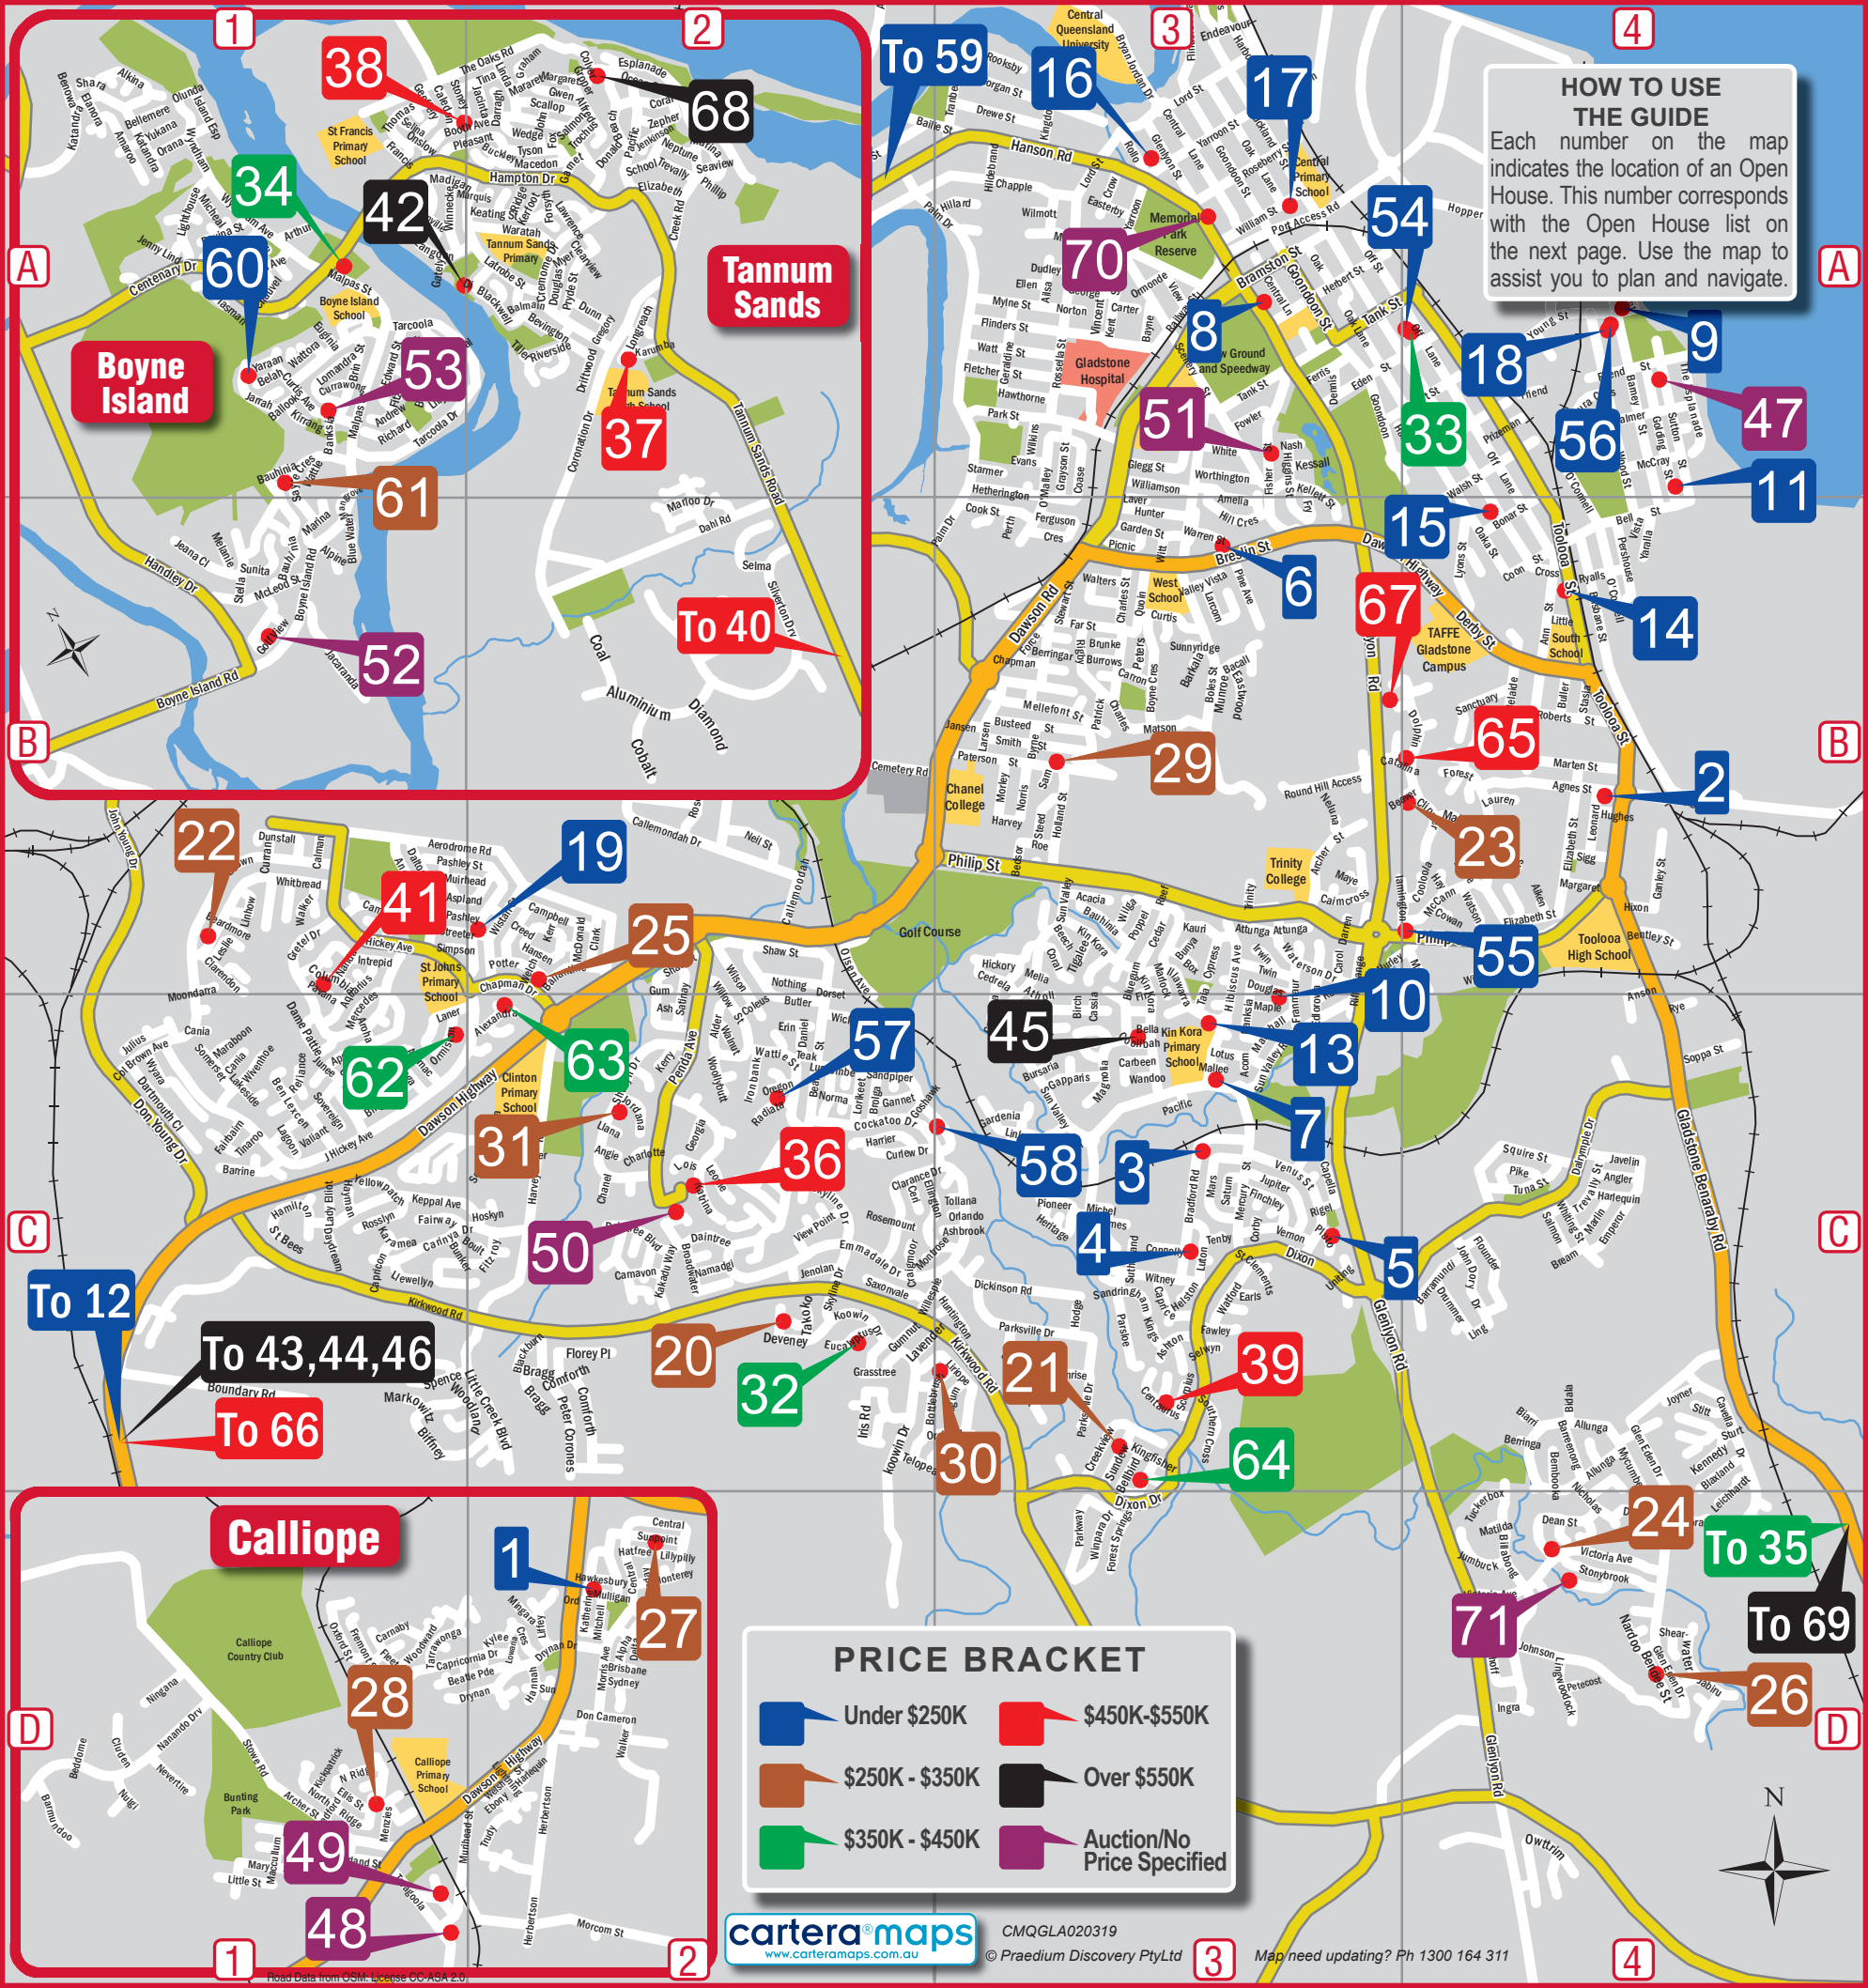

HOW TO USE THE GUIDE
 Each number on the map indicates the location of an Open House. This number corresponds with the Open House list on the next page. Use the map to assist you to plan and navigate.

PRICE BRACKET

	Under \$250K		\$450K-\$550K
	\$250K - \$350K		Over \$550K
	\$350K - \$450K		Auction/No Price Specified

A

A

B

B

C

C

D

D

1

2

3

4

1

2

3

4

Boyne Island

Tannum Sands

Calliope

To 12
 To 43,44,46
 To 66

To 35
 To 69