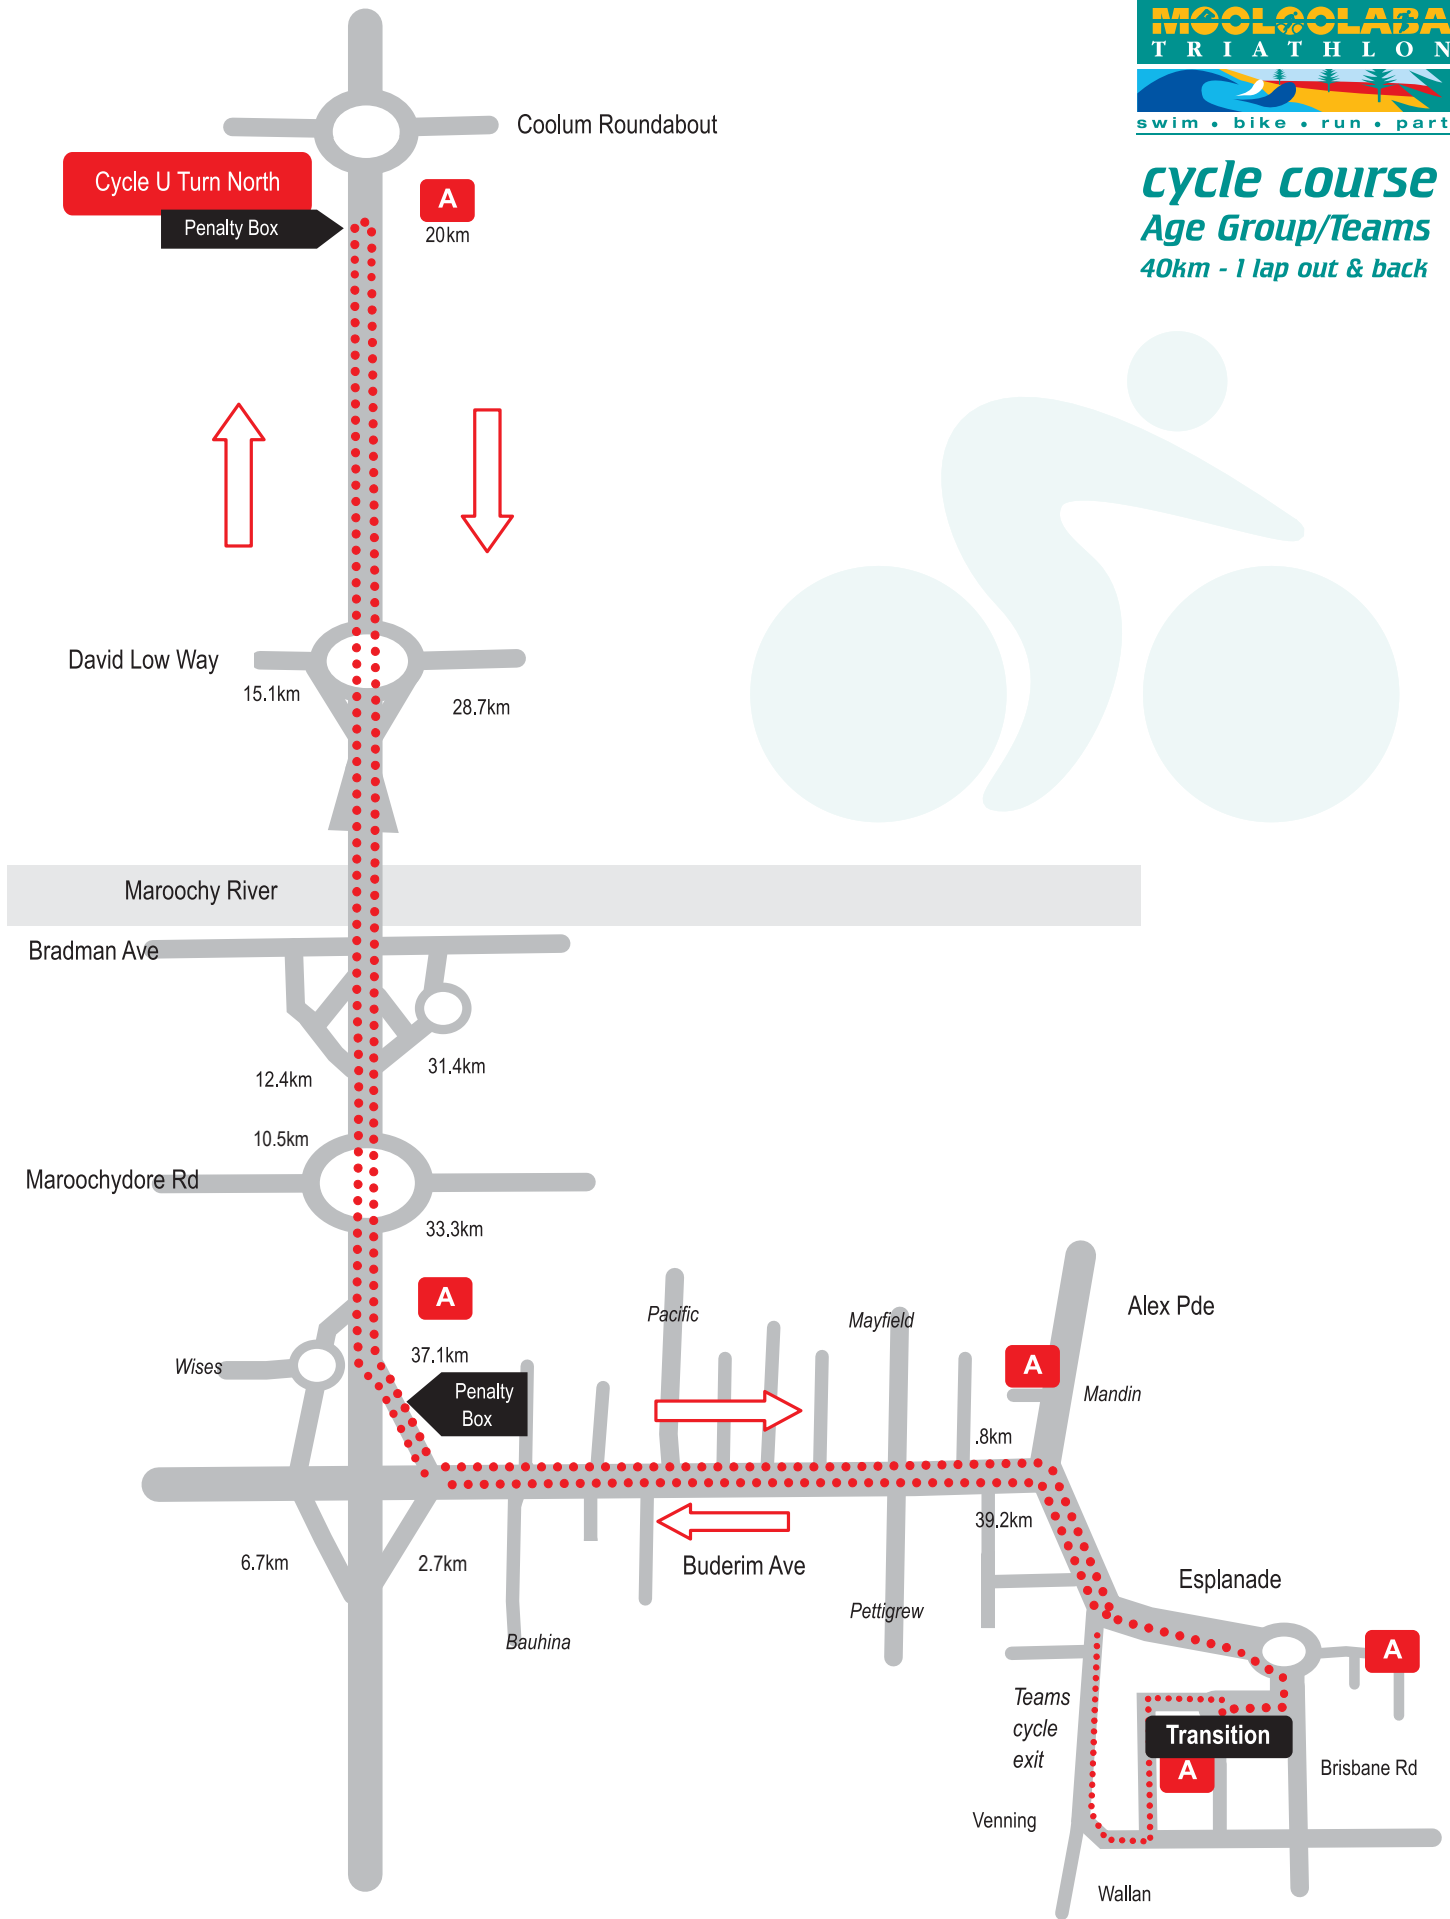

Mooloolaba Triathlon

cycle course
Age Group/Teams
40km - 1 lap out & back

A Ambulance